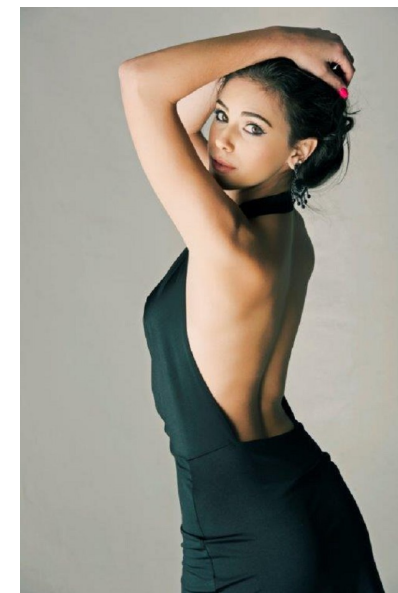

NIKITA HAYWARD

Height 165cm/5'5" Bust 81cm/32" Waist 61cm/24" Hips 94cm/37" Dress 30 EU/0  
US/2 UK Shoe 38 EU/7 US/5 UK

Shine Studios, c/o Smit St & Henri St, Braamfontein, Johannesburg 2001, South Africa  
talent@g3models.co.za | 011 242 3314