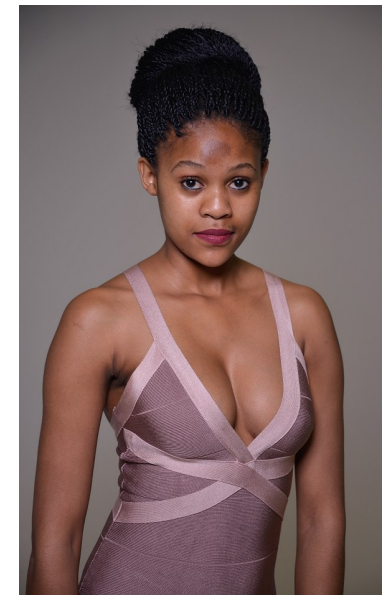

MMABATHO LITHAKONG

Height 167cm/5'5.5" Bust 79cm/31" B Waist 68cm/26.5" Hips 94cm/37" Shoe 38
EU/7 US/5 UK Hair Black Eyes Brown

Shine Studios, c/o Smit St & Henri St, Braamfontein, Johannesburg 2001, South Africa
talent@g3models.co.za | 011 242 3314