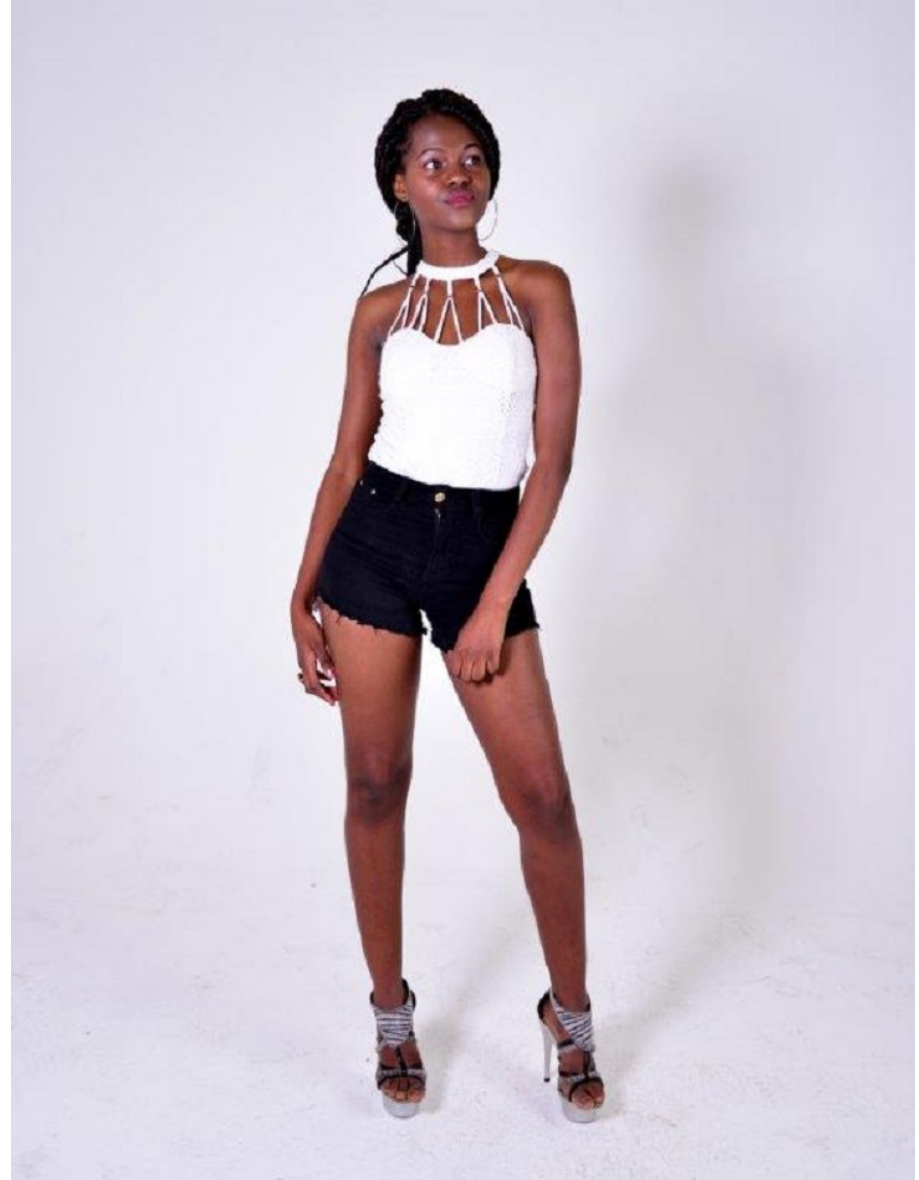

NHLAKANIPHO MASEMULA

Height 168cm/5'6" Bust 76cm/30" A Hips 94cm/37" Dress 30 EU/0 US/2 UK Shoe 38 EU/7 US/5 UK Hair Black Eyes Brown

NHLAKANIPHO MASEMULA

Height 168cm/5'6" Bust 76cm/30" A Hips 94cm/37" Dress 30 EU/0 US/2 UK Shoe 38 EU/7 US/5 UK Hair Black Eyes Brown

NHLAKANIPHO MASEMULA

Height 168cm/5'6" Bust 76cm/30" A Hips 94cm/37" Dress 30 EU/0 US/2 UK Shoe 38 EU/7 US/5 UK Hair Black Eyes Brown