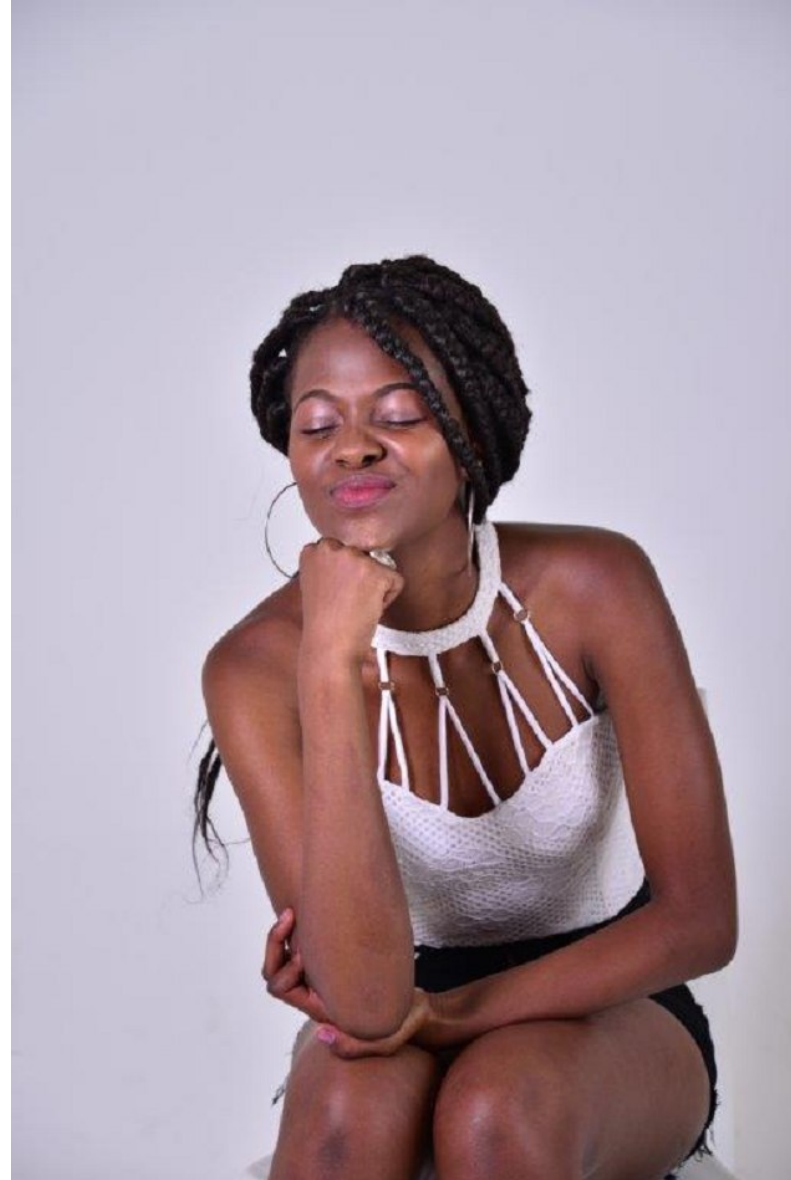

NHLAKANIPHO MASEMULA

Height 168cm/5'6" Bust 76cm/30" A Hips 94cm/37" Dress 30 EU/0 US/2 UK Shoe 38 EU/7 US/5 UK Hair Black Eyes Brown

NHLAKANIPHO MASEMULA

Height 168cm/5'6" Bust 76cm/30" A Hips 94cm/37" Dress 30 EU/0 US/2 UK Shoe 38 EU/7 US/5 UK Hair Black Eyes Brown

NHLAKANIPHO MASEMULA

Height 168cm/5'6" Bust 76cm/30" A Hips 94cm/37" Dress 30 EU/0 US/2 UK Shoe 38 EU/7 US/5 UK Hair Black Eyes Brown