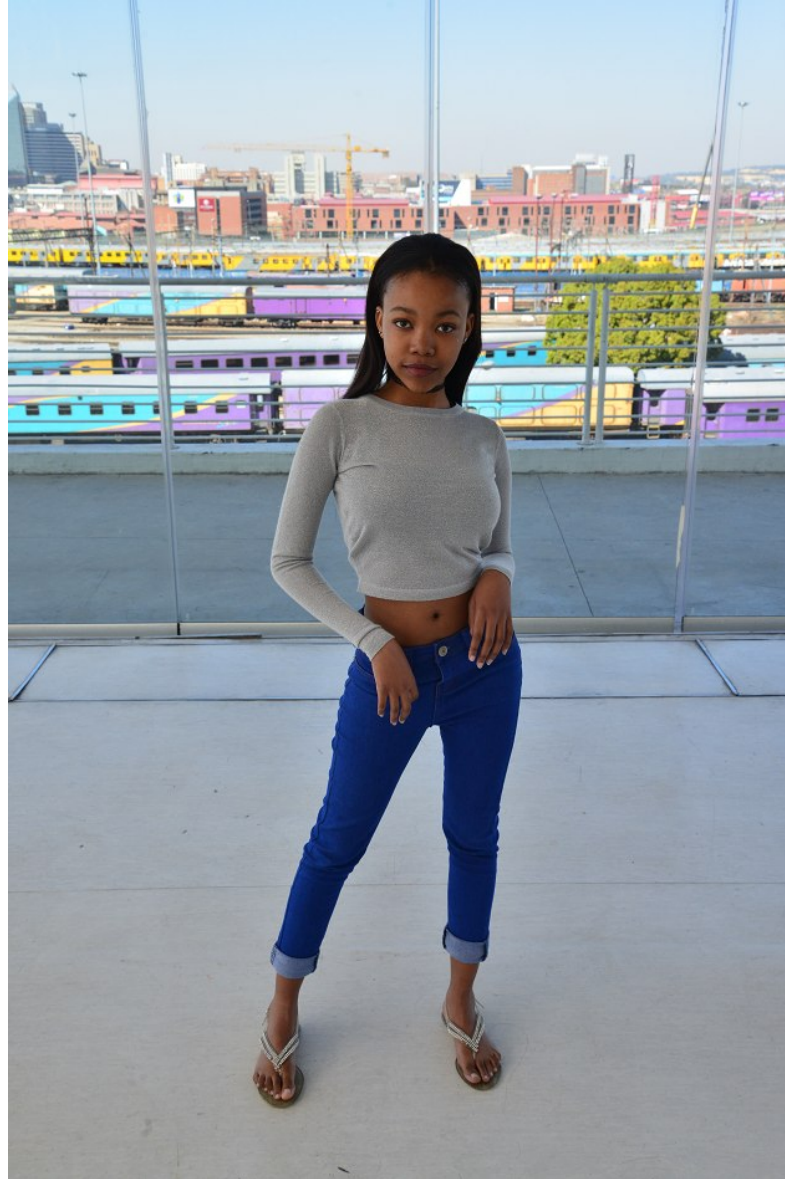

**PHEMELO DIPHOKO (GT)**

Height 163cm/5'4" Bust 78cm/30.5" A Waist 57cm/22.5" Hips 86cm/34" Shoe 37 EU/6 US/4 UK Hair Black Eyes Brown

**PHEMELO DIPHOKO (GT)**

Height 163cm/5'4" Bust 78cm/30.5" A Waist 57cm/22.5" Hips 86cm/34" Shoe 37 EU/6 US/4 UK Hair Black Eyes Brown

## PHEMELO DIPHOKO (GT)

Height 163cm/5'4" Bust 78cm/30.5" A Waist 57cm/22.5" Hips 86cm/34" Shoe 37 EU/6 US/4 UK Hair Black Eyes Brown